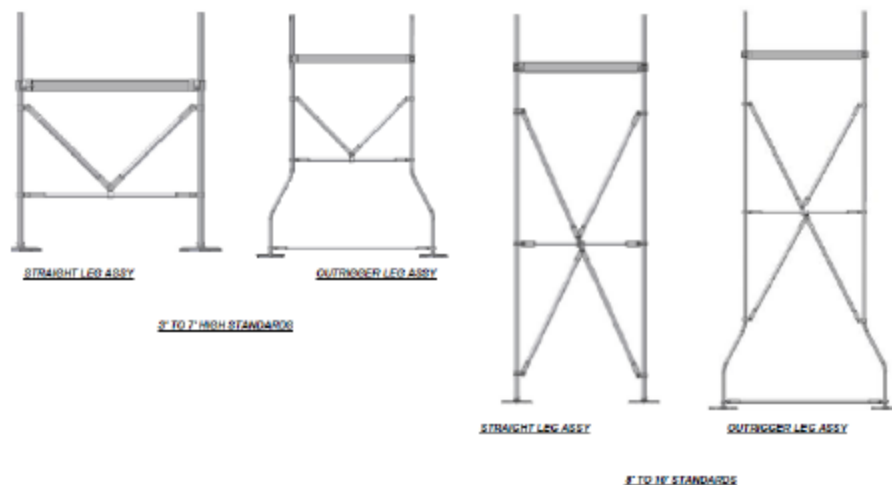

Parts List	
ITEM	DESCRIPTION
1	DOCK SECTION
2	OUTRIGGER LEG
3	TRUSS CLIP
4	BOTTOM PAD
5	LOWER LEG TRUSS
6	MID LEG TRUSS
7	DIAGONAL TRUSS
8	5/16" x 1 1/4" SS BOLT
9	5/16" SS NUT
10	ALUMINUM ACORN

* Also available in straight leg